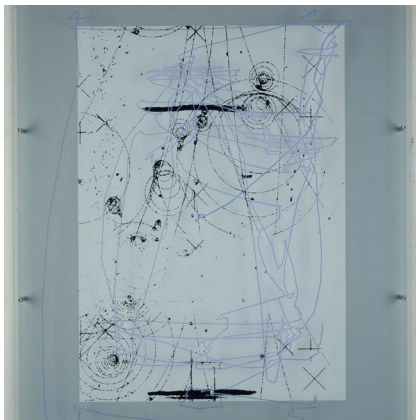

Related

Artworks
Overlay
1996, Eye-tracking