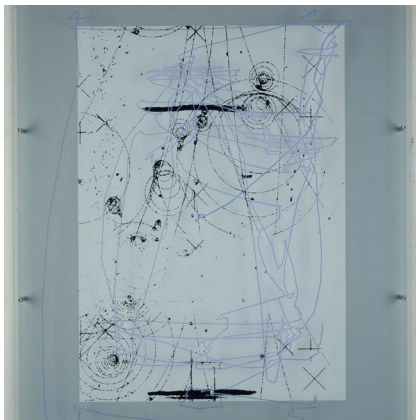

## Ortung

Exhibition catalogue, Other authors

**Published**  
1995

**Editor**  
GSF- Forschungszentrum für Umwelt und Gesundheit

**Pages**  
18-19

**Format**  
20 x 26 cm

**Figures**  
1

**Language**  
German

The catalogue, with a contribution by Willi Stahlhofen and James Reineking, accompanying the exhibition at the Gesellschaft für Strahlenforschung, shows artistic works by Yukara Shimizu, Regina Klingler, **Angelika Böck**, Albrecht Schäfer, Wolfgang Bausch, Christoph Bergmann, Stefan Duttenhofer, Bettina Sitt, Wolfgang Weileder and James Reineking.

## Related

**Artworks**  
**Overlay**  
1996, Eye-tracking

**Exhibitions**  
**Ortung**  
1995, Group Exhibition