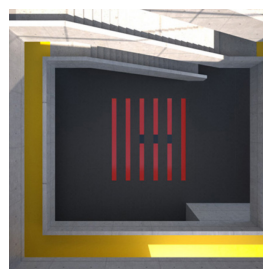

Artworks
Transformator
2010, Competition entry