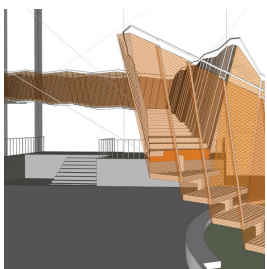

Jungle

Competition entry

Details
Tiles printed

Competition design for a conference hall building for the **Stadelheim prison** in Munich (for the Munich State Building Authority, unrealised).

My proposal made an analogy to the jungle and the practice of crime scene photography. On the back wall of the atrium, which is located behind the safety glass pane, colored tiles were to show pictures from the jungle and thus document the human presence there.

Related

Artworks
Bavarian Rise
2018, Competition entry

Artworks
Ocean
2013, Competition entry

Artworks
Transformator
2010, Competition entry

Artworks
Fire Water
2010, Competition entry

Artworks
Shuttle
2009, Competition entry