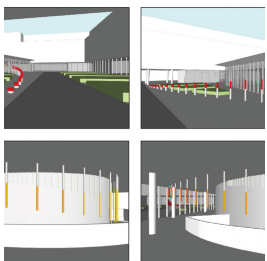

Jungle

Competition entry

Details
Tiles printed

Competition design for a conference hall building for the **Stadelheim prison** in Munich (for the Munich State Building Authority, unrealised).

My proposal made an analogy to the jungle and the practice of crime scene photography. On the back wall of the atrium, which is located behind the safety glass pane, colored tiles were to show pictures from the jungle and thus document the human presence there.

Related

Artworks
Bavarian Rise
2018, Competition entry

Artworks
Ocean
2013, Competition entry

Artworks
Transformator
2010, Competition entry

Artworks
Fire Water
2010, Competition entry

Artworks
Shuttle
2009, Competition entry