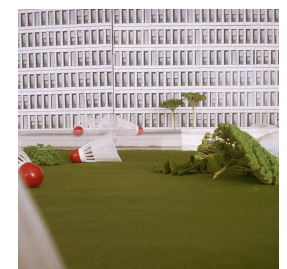

Jungle

Competition entry

Details
Tiles printed

Competition design for a conference hall building for the **Stadelheim prison** in Munich (for the Munich State Building Authority, unrealised).

My proposal made an analogy to the jungle and the practice of crime scene photography. On the back wall of the atrium, which is located behind the safety glass pane, colored tiles were to show pictures from the jungle and thus document the human presence there.

Related

Artworks
Bavarian Rise
2018, Competition entry

Artworks
Ocean
2013, Competition entry

Artworks
Transformator
2010, Competition entry

Artworks
Fire Water
2010, Competition entry

Artworks
Shuttle
2009, Competition entry