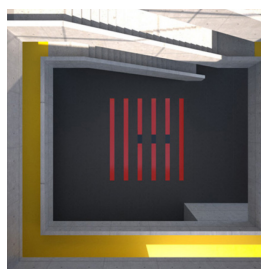

Artworks
Transformator
2010, Competition entry