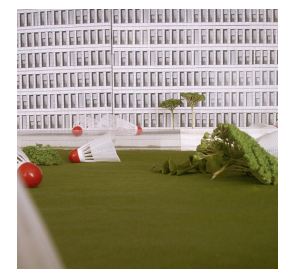

Artworks
Shuttle
2009, Competition entry