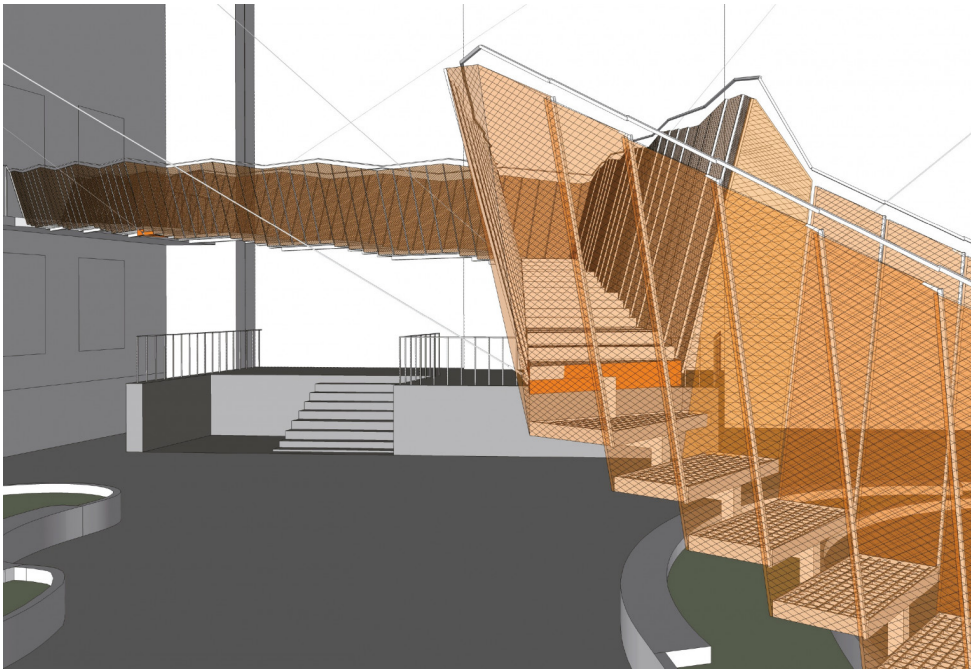

Bavarian Rise

Competition entry

Details
Steel and steel cable
construction

Competition entry for the **Bavarian State Office for Statistics** Fürth (invitation from the State Building Office Nuremberg-Erlangen). The design refers to the population growth in Bavaria.

For the art-in-architecture measure, I proposed a via ferrata across the inner courtyard of the Bavarian State Office for Statistics which recreates the statistical curve of population growth in Bavaria over the last 200 years.