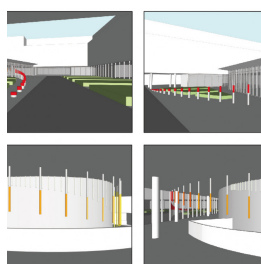

Artworks
Transformator
2010, Competition entry

Artworks
Parabel
2018, Competition entry