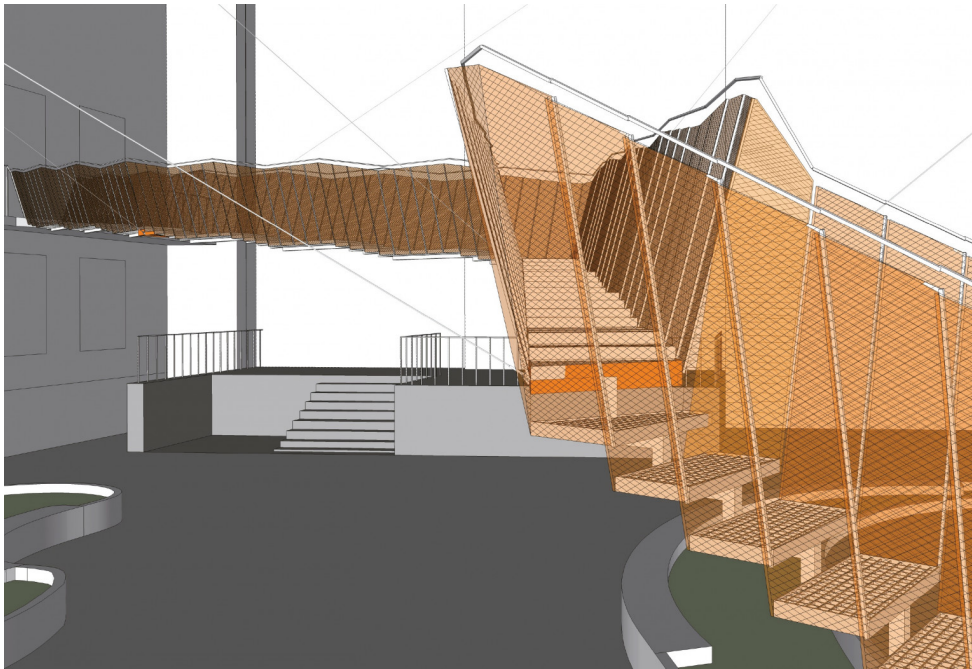

Bavarian Rise

Competition entry

Details
Steel and steel cable
construction

Competition entry for the **Bavarian State Office for Statistics** Fürth (invitation from the State Building Office Nuremberg-Erlangen). The design refers to the population growth in Bavaria.

For the art-in-architecture measure, I proposed a via ferrata across the inner courtyard of the Bavarian State Office for Statistics which recreates the statistical curve of population growth in Bavaria over the last 200 years.