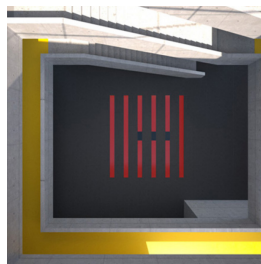

Bavarian Rise

Competition entry

Details
Steel and steel cable
construction

Competition entry for the **Bavarian State Office for Statistics** Fürth (invitation from the State Building Office Nuremberg-Erlangen). The design refers to the population growth in Bavaria.

For the art-in-architecture measure, I proposed a via ferrata across the inner courtyard of the Bavarian State Office for Statistics which recreates the statistical curve of population growth in Bavaria over the last 200 years.

Related

Artworks
Jungle
2014, Competition entry

Artworks
Eldorado: Time is money, money is gold
2017, Competition entry

Artworks
Transformator
2010, Competition entry

Artworks
Neptune's Field
2011, Competition entry